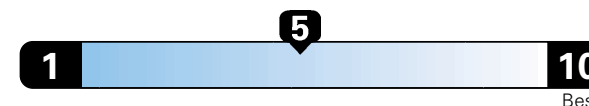

ALFA ROMEO STELVIO SPRINT AWD

2021 MODEL YEAR

THIS VEHICLE IS MANUFACTURED TO MEET SPECIFIC UNITED STATES REQUIREMENTS. THIS VEHICLE IS NOT MANUFACTURED FOR SALE OR REGISTRATION OUTSIDE OF THE UNITED STATES.

MANUFACTURER'S SUGGESTED RETAIL PRICE OF THIS MODEL INCLUDING DEALER PREPARATION

Base Price: $44,350

ALFA STELVIO AWD

Exterior Color: Anodized Blue Metallic Exterior Color

Interior Color: Black/Ice Interior Colors

Interior: Leather Seats

Engine: 2.0L 280HP I4 DI Turbo Engine

Transmission: 8-Speed Automatic 8HP50 Transmission

STANDARD EQUIPMENT (UNLESS REPLACED BY OPTIONAL EQUIPMENT)

FUNCTIONAL/SAFETY FEATURES

Supplemental Front Seat-Mounted Side Air Bags

LATCH-Ready Child-Seat Anchor System

Full-Speed Forward-Collision Warning Plus

Rear Back-Up Camera

Rear Parking Assist Sensors

Remote Keyless-Entry

Push-Button Start

Remote-Start System

Stop - Start System

Cruise Control

Power Folding Heated Mirrors

Rain-Sensitive Windshield Wipers

Power Liftgate

Universal Garage-Door Opener

Carbon Fiber Drive Shaft

Alfa DNA Drive-Mode System

INTERIOR FEATURES

Apple CarPlay®

Google Android Auto™

SiriusXM® with 6-Month Radio Sub Call 800-643-2112

AM/FM Bluetooth® 8.8-Inch Radio

8.8-Inch Multi-Touch Display

Cluster 7.0-Inch TFT Color Display

8-Speaker Audio System

USB Media Input Hub with Auxiliary

2nd-Row Dual Charge-Only USB Port

12-Volt Center Console Power Outlet

Leather-Wrapped Steering Wheel

Steering-Wheel-Mounted Audio Controls

Leather-Wrapped Shift Knob

A/C with Dual-Zone Auto Temperature Control

6-Way Power Adjustable Driver Seat

6-Way Power Adjustable Front Passenger Seat

4-Way Power Lumbar Adjustable Driver Seat

4-Way Power Lumbar Adjustable Passenger Seat

Driver-Seat Memory Function