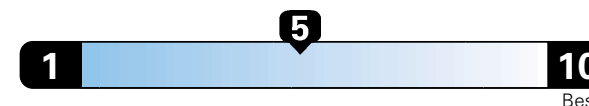

Fuel Economy and Environment

Gasoline Vehicle

Fuel Economy These estimates reflect new EPA methods beginning with 2017 models.
24 MPG
combined city/hwy
22 city
28 highway

Small SUV 4WD range from 16 to 120 MPGe.
The best vehicle rates 141 MPGe.

4.2 gallons per 100 miles

You spend $2,750
in fuel costs
over 5 years
compared to the
average new vehicle.

Annual fuel cost
$2,050

Fuel Economy & Greenhouse Gas Rating (tailpipe only)